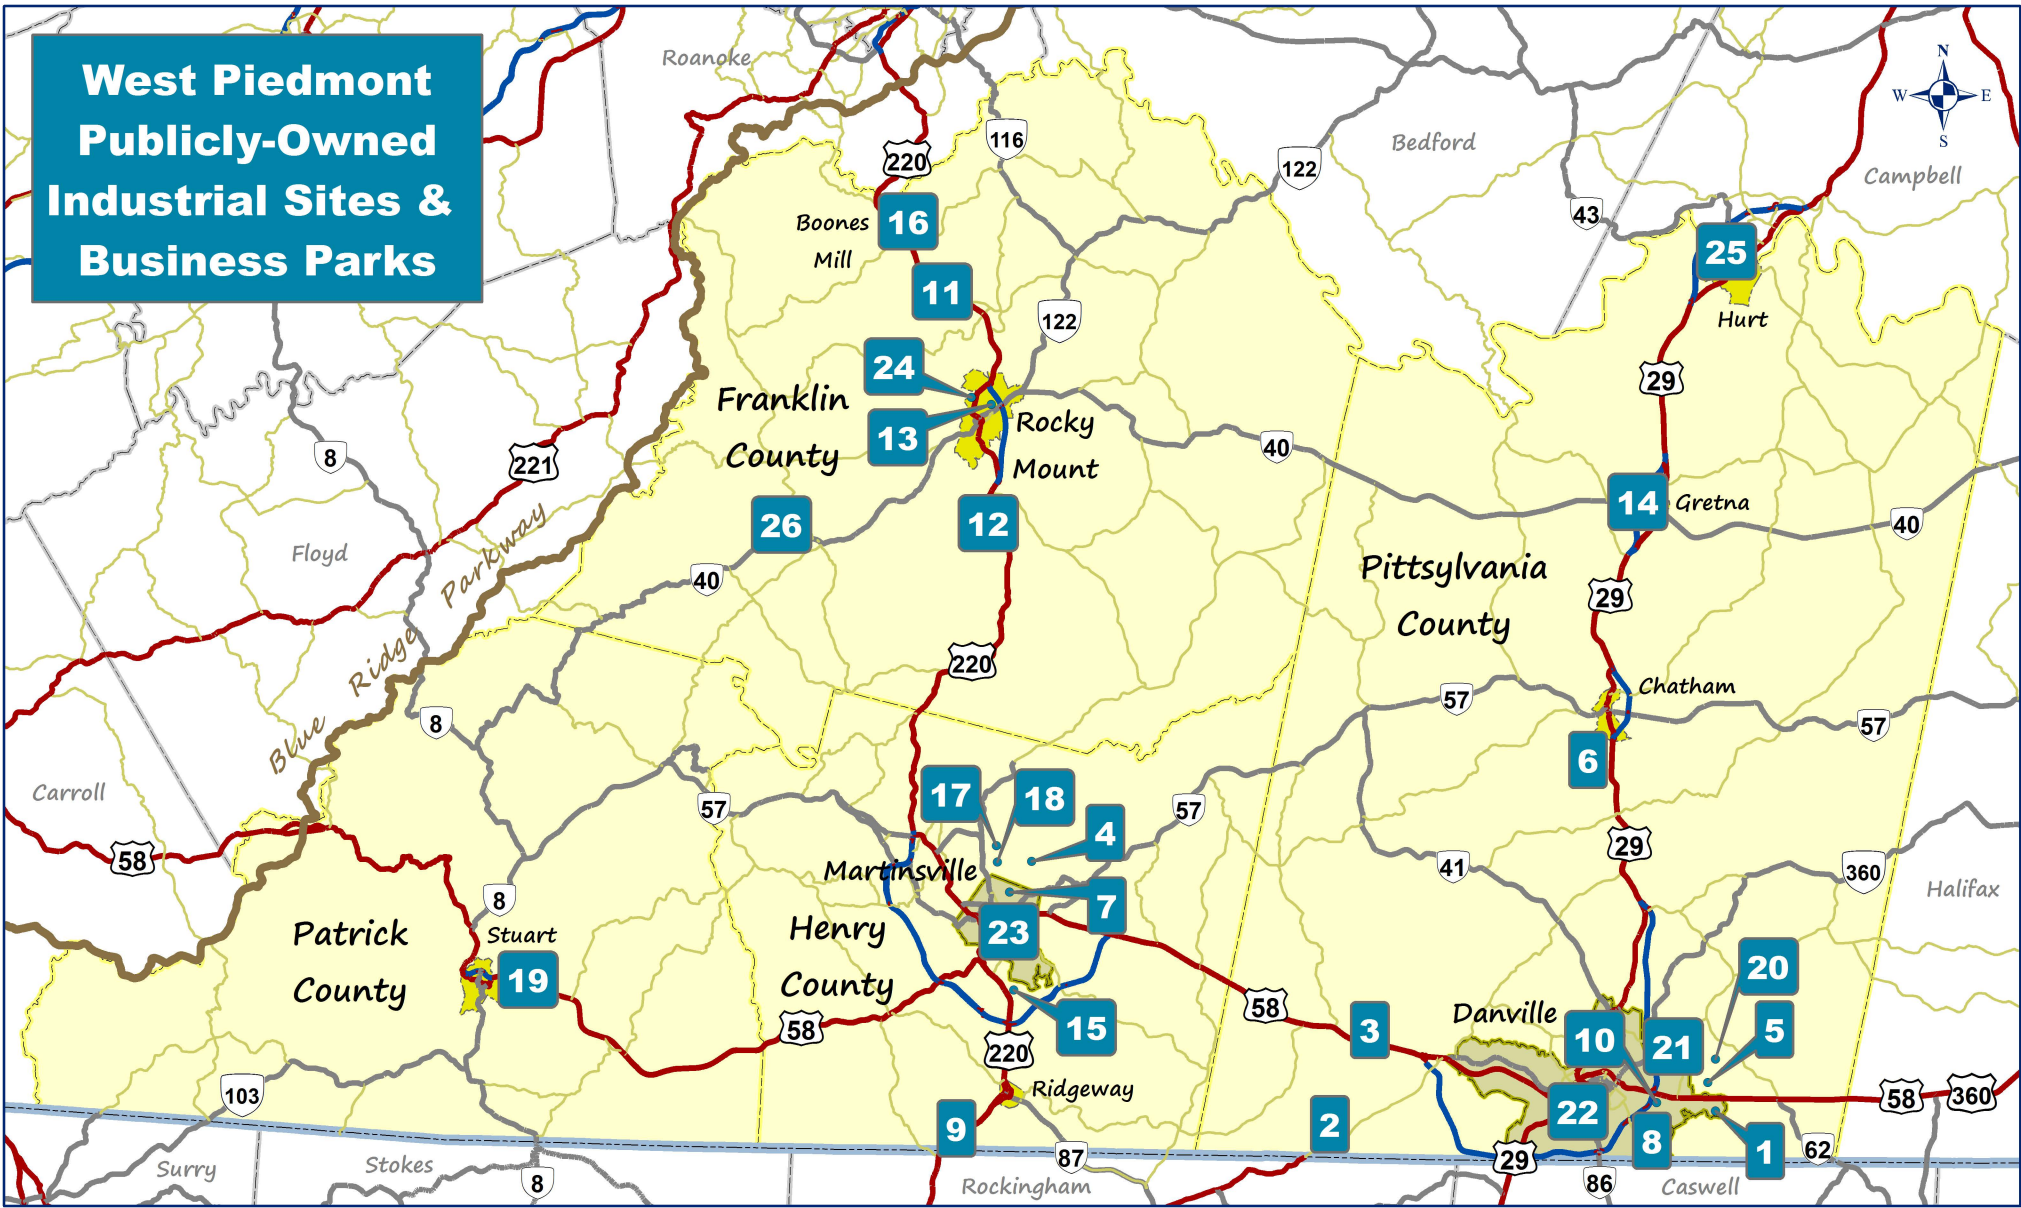

West Piedmont Publicly-Owned Industrial Sites & Business Parks

Prepared by West Piedmont PDC, November 2019... D.W. Rakes

- | | | | |
|--|---|------------------------------------|--|
| 1. Airside Industrial Park | 8. Coleman Site | 15. Martinsville Industrial Park | 22. Riverview |
| 2. Southern Virginia Mega Site at Berry Hill | 9. Commonwealth Crossing Business Centre | 16. Village Park at Boones Mill | 23. Rives Road Industrial Park |
| 3. Brosville Industrial Park | 10. Cyber Park | 17. North Bowles | 24. Rocky Mount Office & Technology Park |
| 4. Bryant Property | 11. Summit View Business Park | 18. Patriot Centre at Beaver Creek | 25. Southern Virginia MultiModal Park |
| 5. Cane Creek Centre | 12. Franklin County Commerce Center | 19. Rich Creek Corporate Park | 26. West Franklin Business Park |
| 6. Chatham South | 13. Franklin County/Rocky Mount Industrial Park | 20. Ringgold East | |
| 7. Clearview Business Park | 14. Gretna | 21. Ringgold West | |