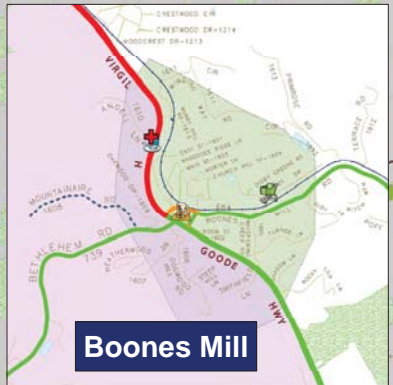

Franklin County

Rocky Mount

Boones Mill

- Legend**
- Points Of Interest**
- Type
- Bed & Breakfast/Lodging
 - Bicycle Repair
 - Camping
 - College
 - Farmers' Market
 - Fire/Rescue
 - Library
 - Park
 - Point of Interest
 - Restaurant
 - Roadside Stand
 - School
 - Winery
 - YMCA
- Gravel Roads
- Bicycle Routes**
- Type
- Challenging
 - Danville River District B&P Study
 - Previous
 - Proposed
- Trails**
- Type
- Existing
 - Proposed
 - Opportunity
 - Railroad
 - Blue Ridge Parkway
 - Priority Zone - Franklin County
 - DCR_ConservationLands2017
 - DCR_Easements2017