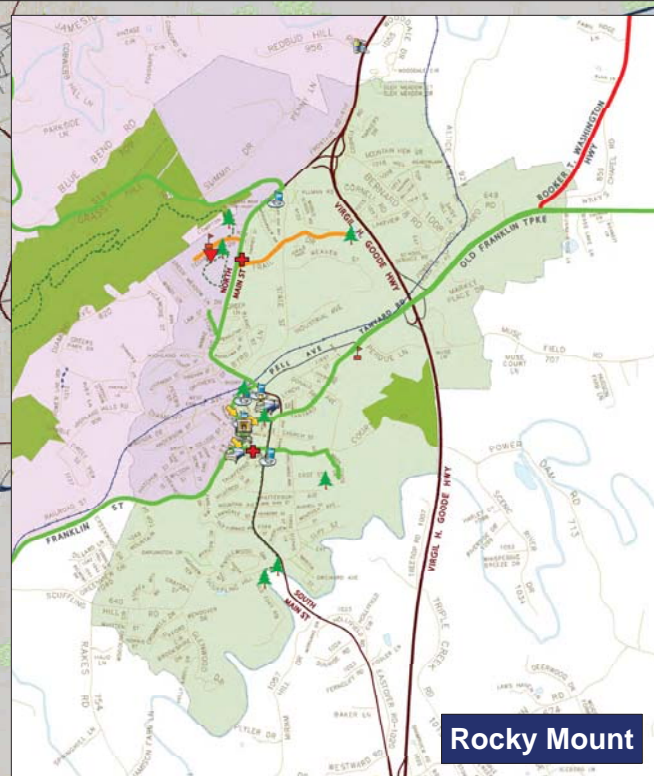

Franklin County

Rocky Mount

Boones Mill

- Legend**
- Points Of Interest**
- Type
- Bed & Breakfast/Lodging
 - Bicycle Repair
 - Camping
 - College
 - Farmers' Market
 - Fire/Rescue
 - Library
 - Park
 - Point of Interest
 - Restaurant
 - Roadside Stand
 - School
 - Winery
 - YMCA
- Gravel Roads
- Bicycle Routes**
- Type
- Challenging
 - Danville River District B&P Study
 - Previous
 - Proposed
- Trails**
- Type
- Existing
 - Proposed
 - Opportunity
 - Railroad
 - Blue Ridge Parkway
 - Priority Zone - Franklin County
 - DCR_ConservationLands2017
 - DCR_Easements2017